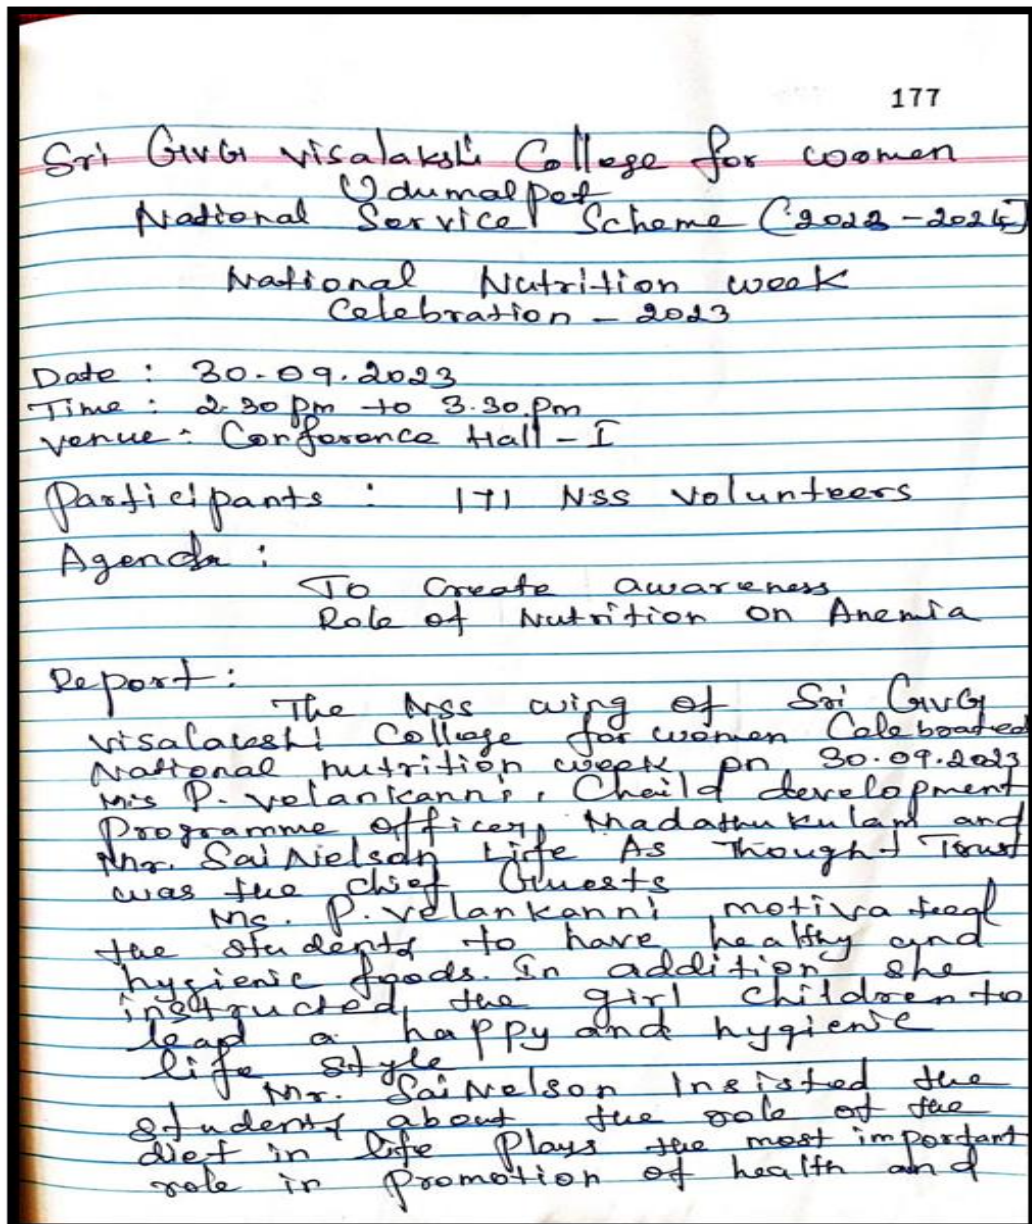

NATIONAL SERVICE SCHEME

NATIONAL NUTRITION WEEK CELEBRATION

2023-2024

Venue: Conference Hall-I

Date: 30-09-2023

Time: 2.30-3.30p.m.

Report

wellbeing of a human being